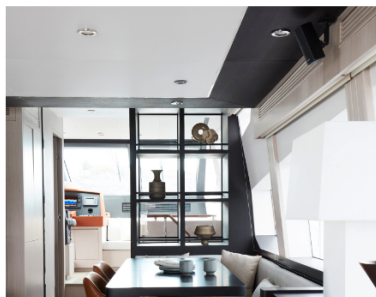

Home Tour | Yacht by Infinite Design Studio

Docked on Sydney's D'albora Marina, Infinite Design Studio's latest project brings new meaning to the term 'coastal design'.

PREVIOUS ↑

NEXT FEATURE ↓